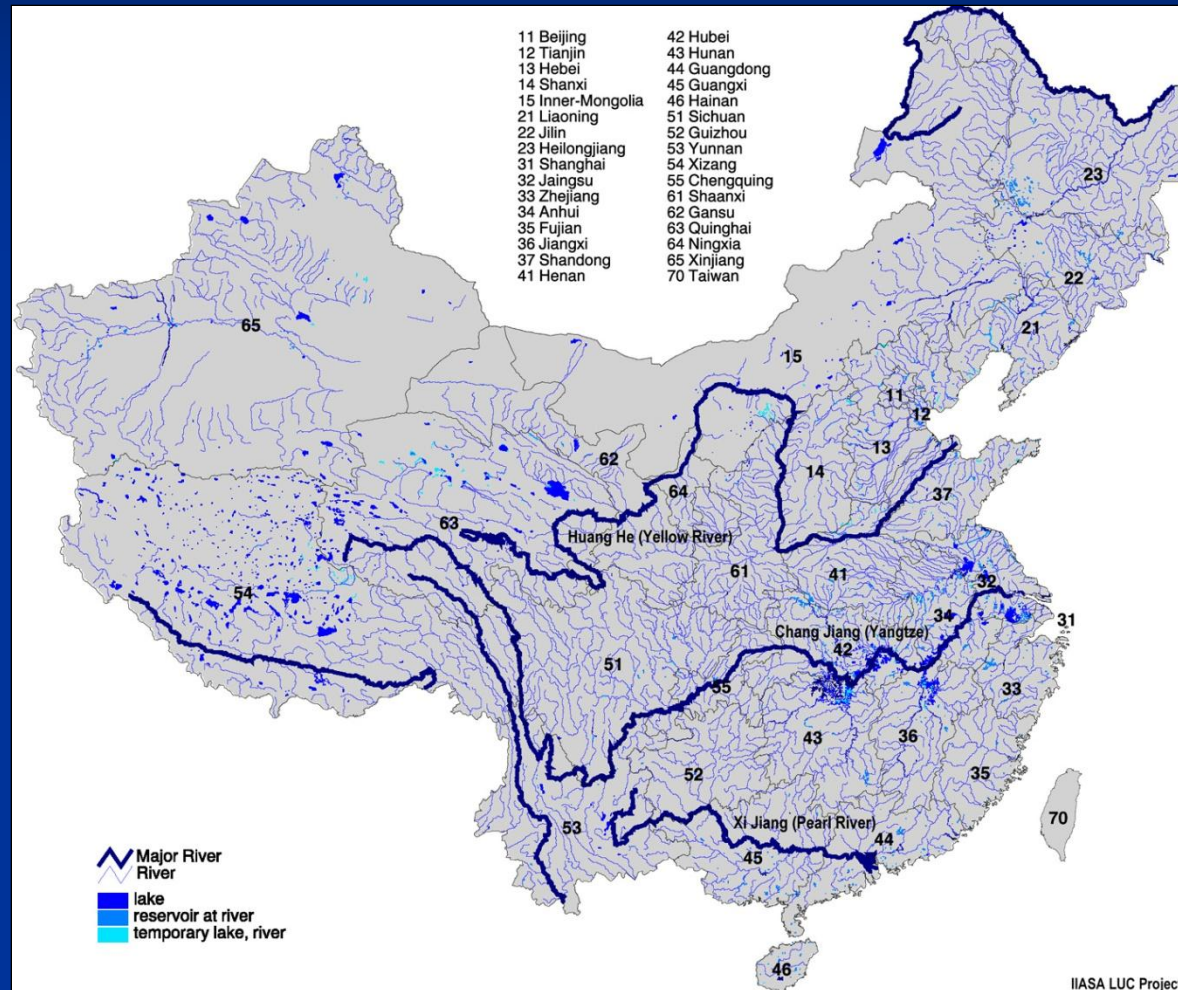

Most of China's Land is Non-Arable Desert, Dry Savanna & Mountains
Cultivated

China's Land Use:

Limited Arable Land – Even in Beijing

China's Water Situation

Map of China's Surface Water Resources

Will Chinese Plant Breeders Meet Food Security Challenge?