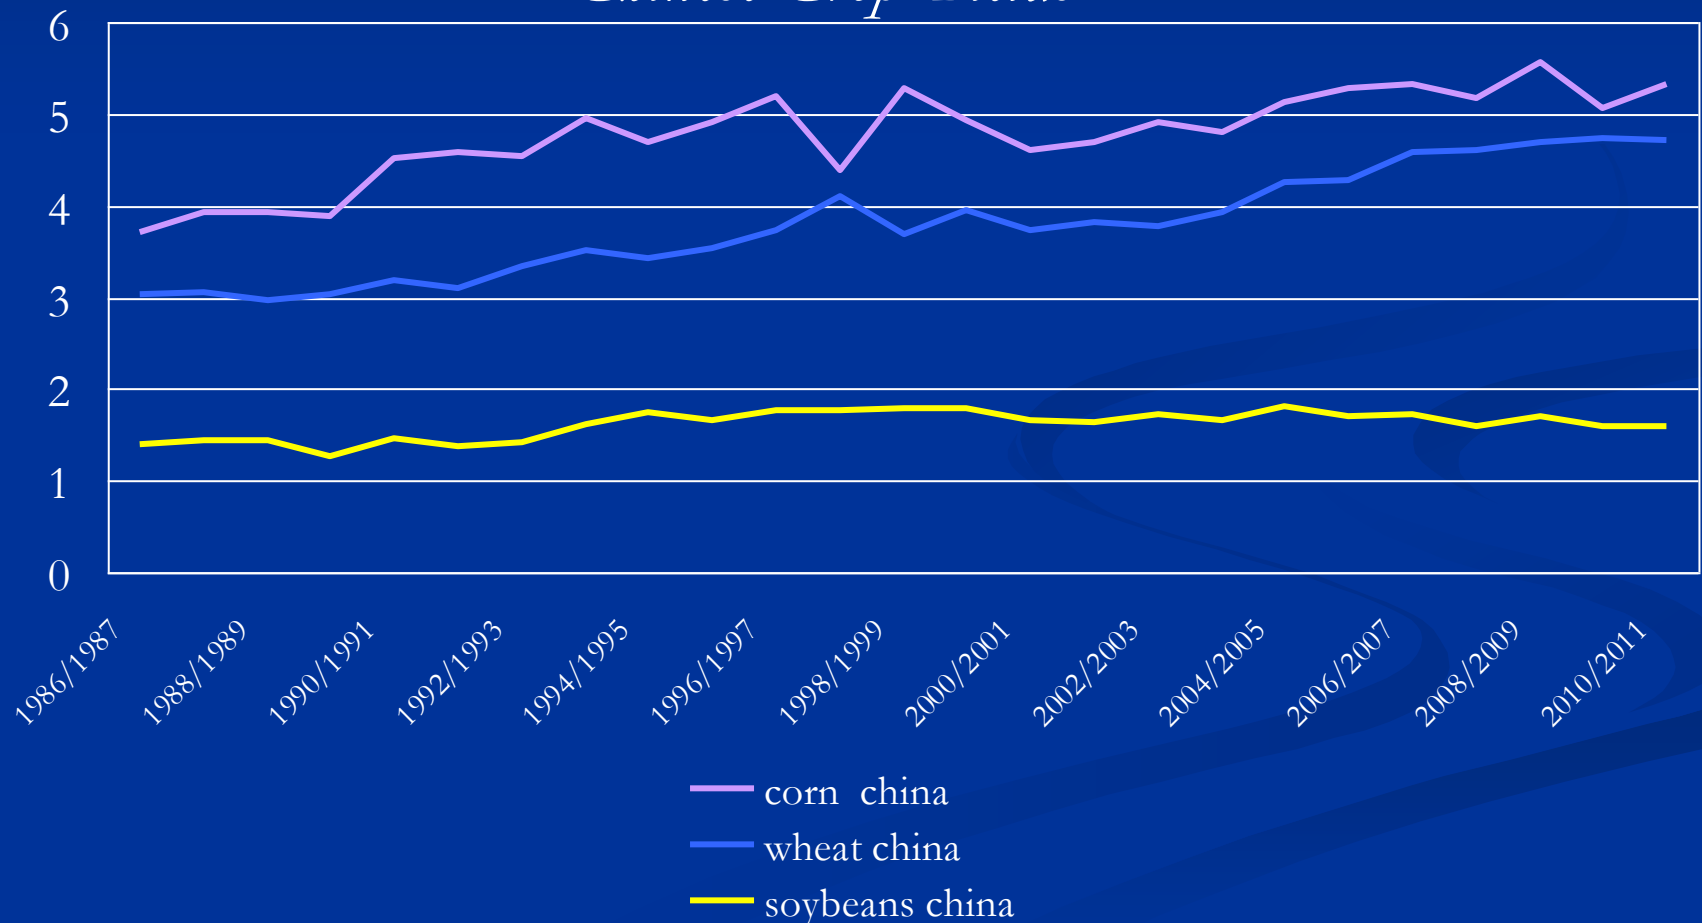

Most of China's Land is Non-Arable Desert, Dry Savanna & Mountains
Cultivated

China's Land Use:

Limited Arable Land – Even in Beijing

China's Water Situation

Map of China's Surface Water Resources

Will Chinese Plant Breeders Meet Food Security Challenge?

MT/HA

Chinese Crop Yields

M 红墨·天动地
MACALLINE

红墨·天动地
MACALLINE

China : Current Estimated Structure of Producing Units

Percent of total hogs marketed by producer size: hd. per year

产品创新 质量第一 信誉品牌 值得信赖

青岛建华食品机械制造有限公司
Qingdao Jianhua Food Machinery Manufacturing Co., Ltd.